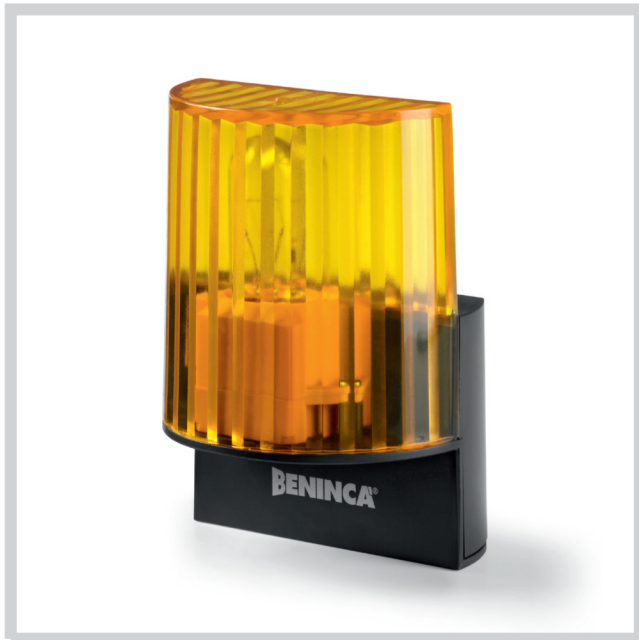

SIGNAL AND COMMAND **FLASHING LIGHTS**

LAMPI

LAMPI: 230 Vac Flashing light with built-in 433,92 MHz aerial