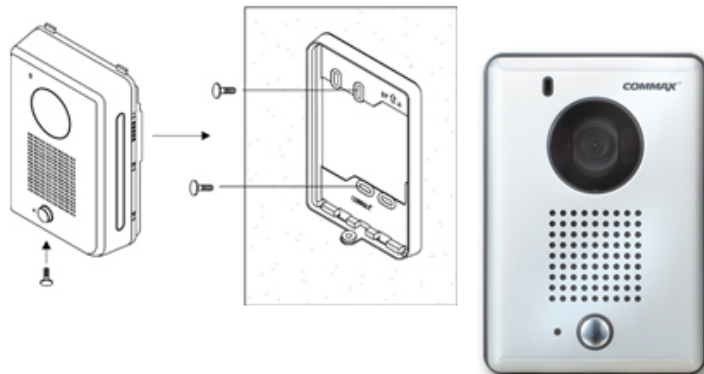

COMMAX

Overview

VIDEO PHONE SYSTEM

DRC-40CS/BS Color/B/W Door Camera

COMMAX has been dedicating to develop optimal cameras for user's perfect satisfaction. COMMAX laboratory would never stop to make better quality-oriented products. COMMAX' door camera has been upgrading to secure no transmutation of materials in the field, innovative designs and easy installation. It features an infrared detector and a LED lamp for identification at night

Features

4 Wire Connection

4 wired type Color Door camera allowing to change with old camera

Surface mounted type

Easy to replace from other brand cameras as its surface mounting type

Spec

▶ Power Source	DC14V
▶ Mounting type	Surface mounted type
▶ Image sensor	Color CCD
▶ Wiring	4 wires
▶ Dimension	Without bracket : 94X136X34mm With Bracket : 100 X142X36mm
▶ Adjustment range	Left-right: $\pm 15^\circ$ Up-down : $\pm 15^\circ$
▶ Distance	50m(0.65 Φ), 28m(0.5 Φ)
▶ Temperature	-10($^\circ$ C)~50($^\circ$ C)

Function

4 wire B/W and Color camera

Surface mounted type camera

CCD and Color B/W

Illumination: 0 LUX (White LED ON)

PAL or NTSC Selectable

Measurements/ Installation diagram/ Wiring diagram, etc.

+ Measurements